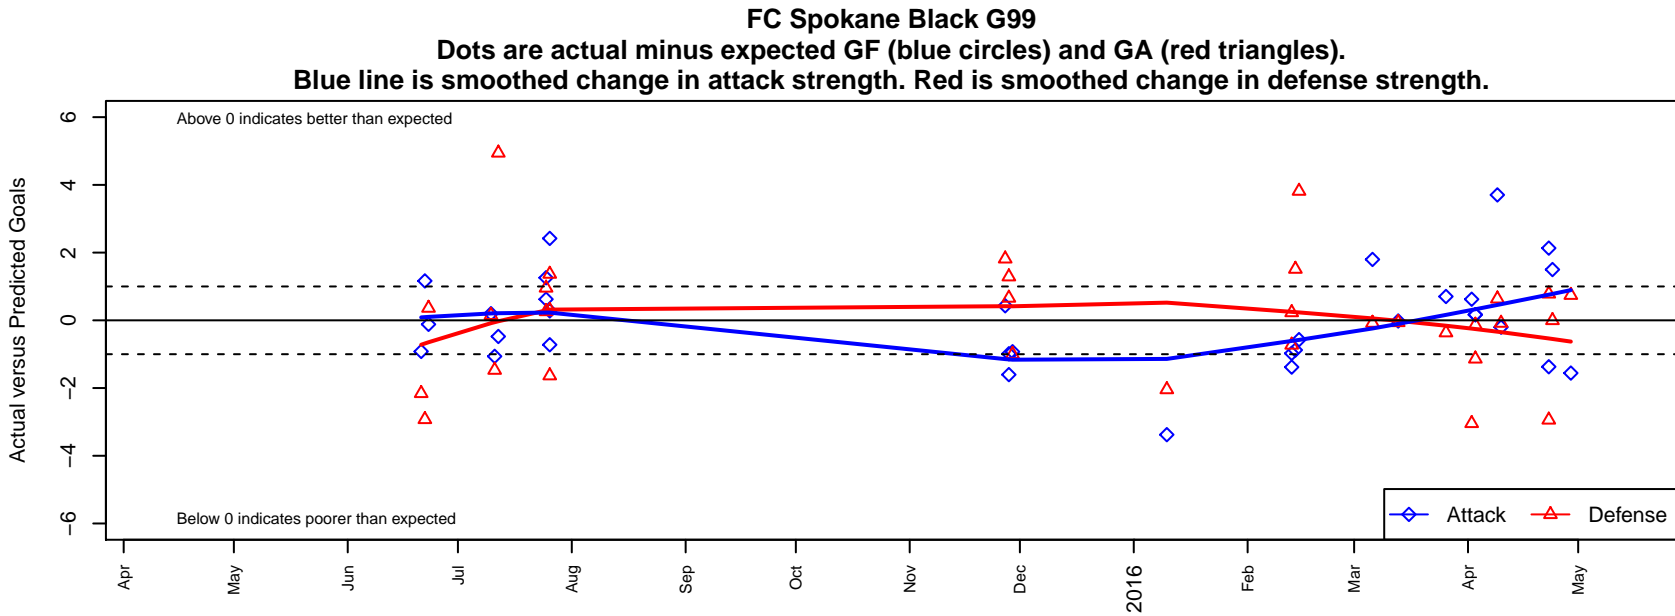

# FC Spokane Black G99

FC Spokane  
 Spokane, WA  
 G99 total strength=1278  
 attack=7.48 defense=3.68  
 fall league = PSPL Classic 1 U16  
 notes= Anderson 2015

alt names used:  
 FC Spokane Black  
 FC Spokane G99 Black  
 FC SPOKANE G99 BLACK-ANDERSON (WA)  
 FC SPOKANE G99 BLACK ANDERSON (WA)  
 G99 Black Anderson  
 FC Spokane G99  
 FC SPOKANE G99 BLACK ANDERSON (WA)

**attack and defense variance (black dot)  
relative to other teams  
and top 10 in region**

**attack and defense rating  
relative to others at age  
and all opponents in last 13 months**

**Performance relative to 13 month average**