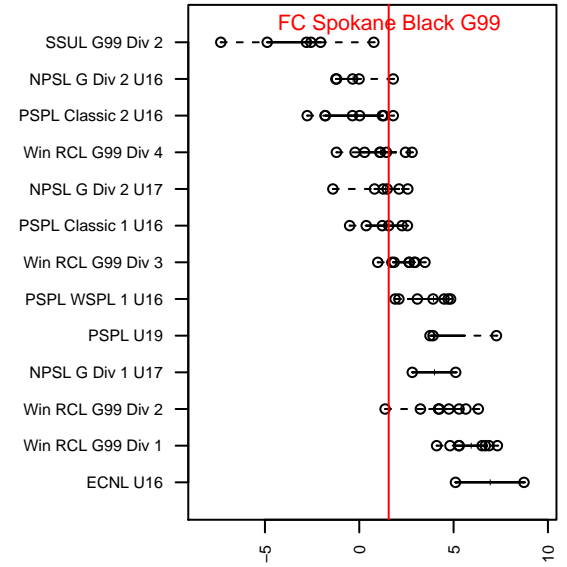

# FC Spokane Black G99

FC Spokane  
 Spokane, WA  
 G99 total strength=1278  
 attack=7.48 defense=3.68  
 fall league = PSPL Classic 1 U16  
 notes= Anderson 2015

alt names used:  
 FC Spokane Black  
 FC Spokane G99 Black  
 FC SPOKANE G99 BLACK-ANDERSON (WA)  
 FC SPOKANE G99 BLACK ANDERSON (WA)  
 G99 Black Anderson  
 FC Spokane G99  
 FC SPOKANE G99 BLACK ANDERSON (WA)

**attack and defense variance (black dot)  
relative to other teams  
and top 10 in region**

**attack and defense rating  
relative to others at age  
and all opponents in last 13 months**

**Performance relative to 13 month average**