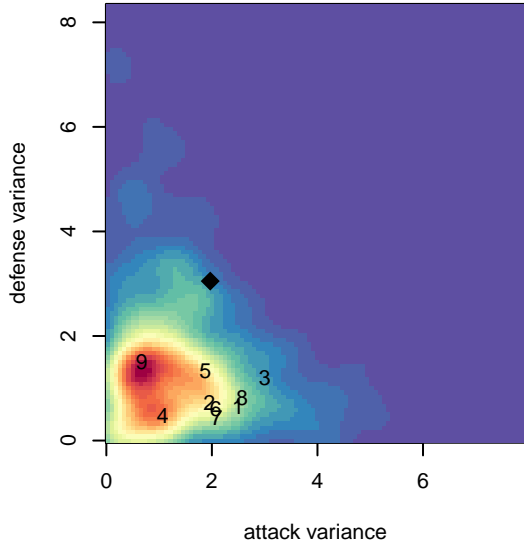

# FC Spokane Black G99

FC Spokane  
 Spokane, WA  
 G99 total strength=1278  
 attack=7.48 defense=3.68  
 fall league = PSPL Classic 1 U16  
 notes= Anderson 2015

alt names used:  
 FC Spokane Black  
 FC Spokane G99 Black  
 FC SPOKANE G99 BLACK-ANDERSON (WA)  
 FC SPOKANE G99 BLACK ANDERSON (WA)  
 G99 Black Anderson  
 FC Spokane G99  
 FC SPOKANE G99 BLACK ANDERSON (WA)

**attack and defense variance (black dot)  
relative to other teams  
and top 10 in region**

**attack and defense rating  
relative to others at age  
and all opponents in last 13 months**

**Performance relative to 13 month average**