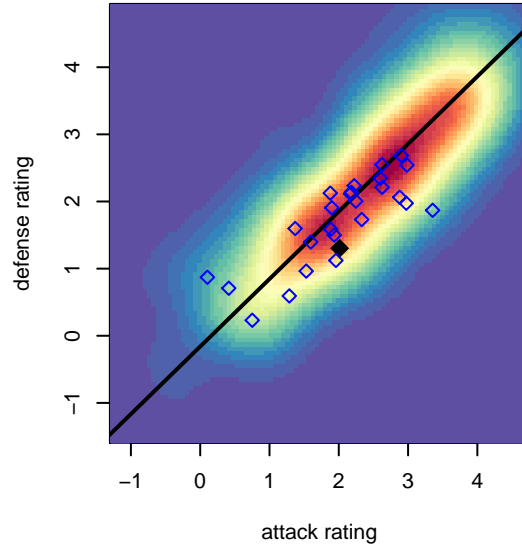

# FC Spokane Black G99

FC Spokane  
 Spokane, WA  
 G99 total strength=1278  
 attack=7.48 defense=3.68  
 fall league = PSPL Classic 1 U16  
 notes= Anderson 2015

alt names used:  
 FC Spokane Black  
 FC Spokane G99 Black  
 FC SPOKANE G99 BLACK-ANDERSON (WA)  
 FC SPOKANE G99 BLACK ANDERSON (WA)  
 G99 Black Anderson  
 FC Spokane G99  
 FC SPOKANE G99 BLACK ANDERSON (WA)

**attack and defense variance (black dot)  
relative to other teams  
and top 10 in region**

**attack and defense rating  
relative to others at age  
and all opponents in last 13 months**

**Performance relative to 13 month average**